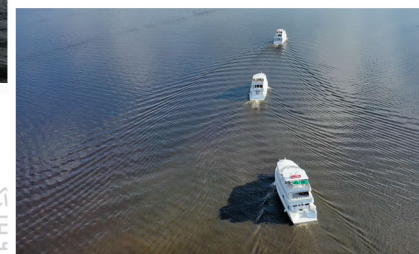

Viva
experiências
memoráveis!