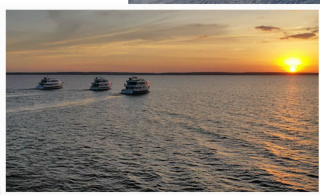

Viva
experiências
memoráveis!