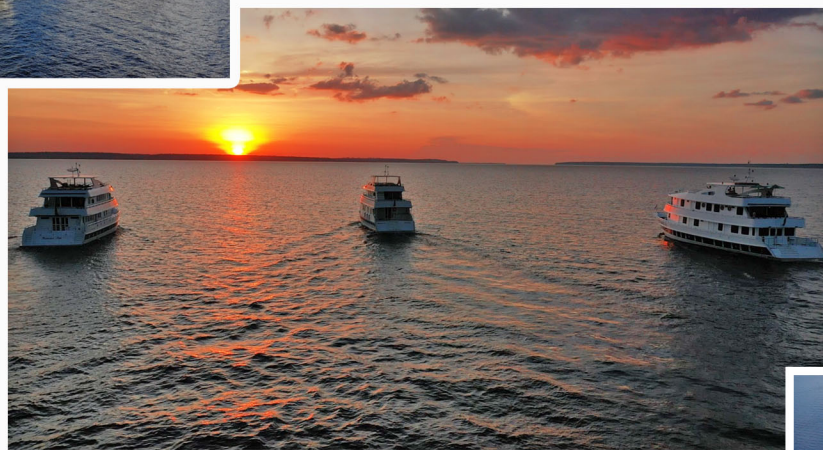

Viva
experiências
memoráveis!